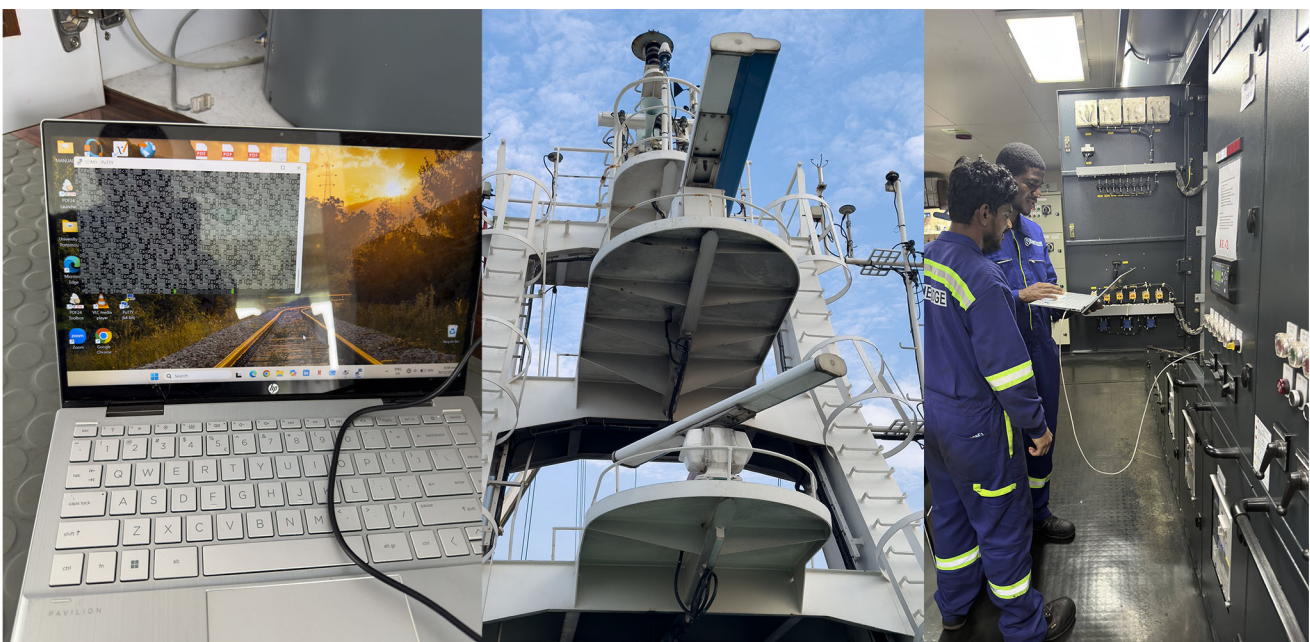

Our Services

Marine Electrical Services

Electrical systems are critical to vessel safety and operational reliability. Our engineers provide comprehensive electrical maintenance and troubleshooting services for marine vessels and off-shore installations.

Our marine electrical services include:

- ✓ Electrical fault diagnostics and troubleshooting
- ✓ Switchboard inspection and maintenance
- ✓ Power generation system support
- ✓ Motor control systems and starters
- ✓ Electrical panel maintenance and repair
- ✓ Lighting and distribution systems
- ✓ Electrical upgrades and retrofits

Our goal is to ensure that vessel electrical systems operate safely, efficiently, and reliably.